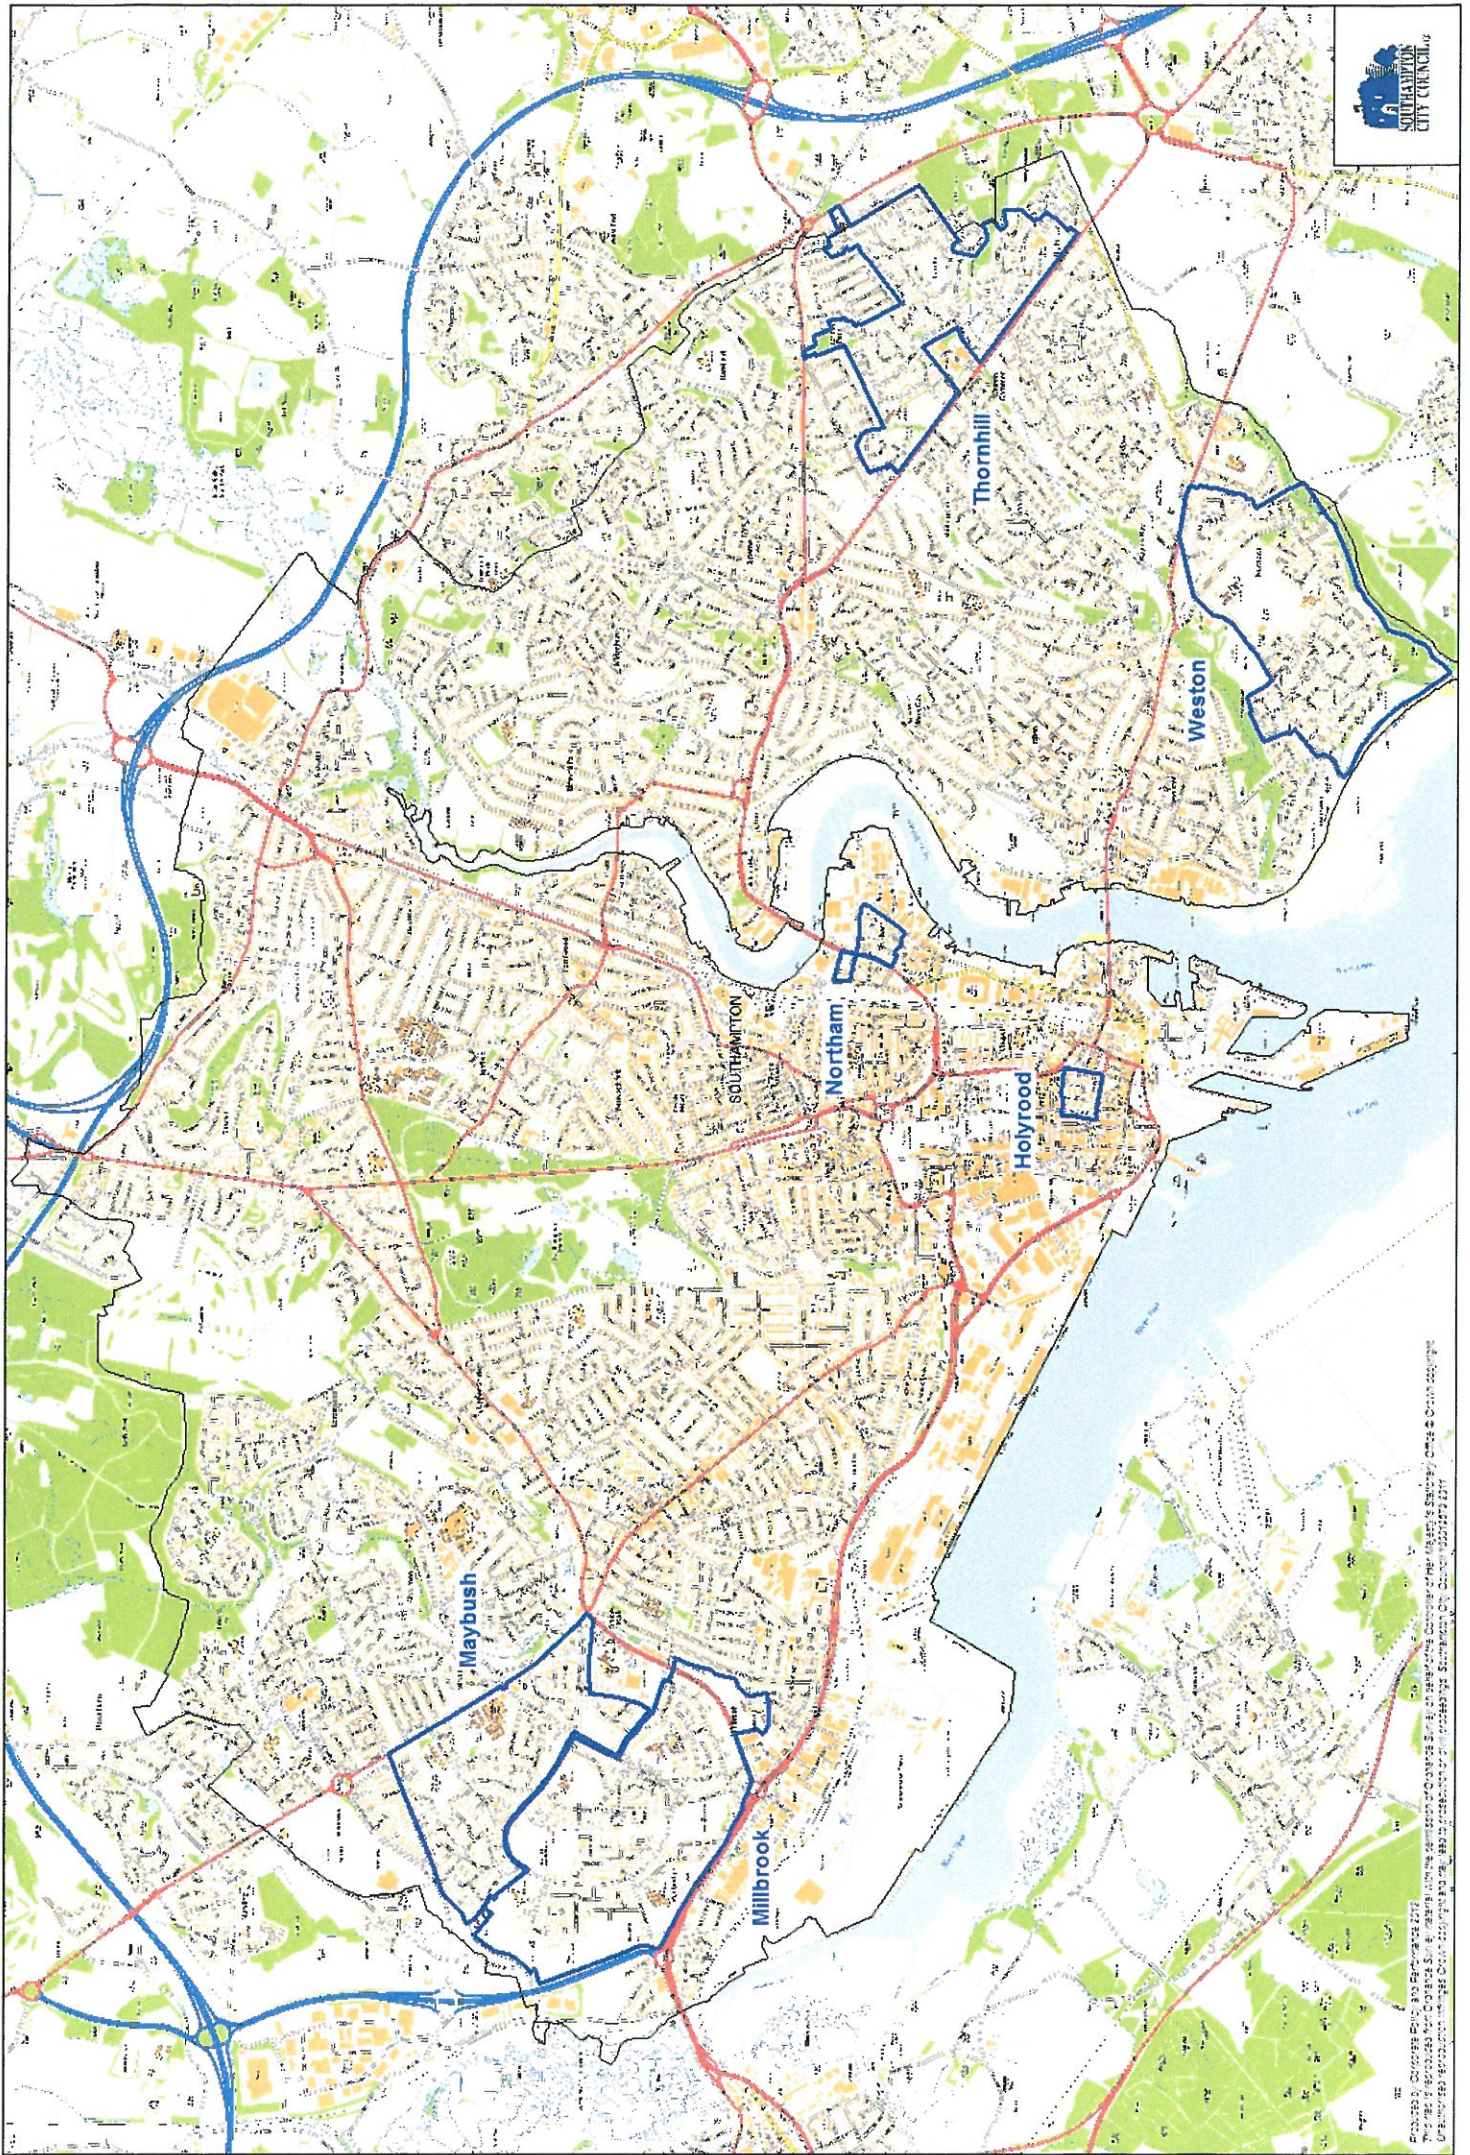

Appendix 1: Areas to be included in the City Wide Estate Regeneration Framework